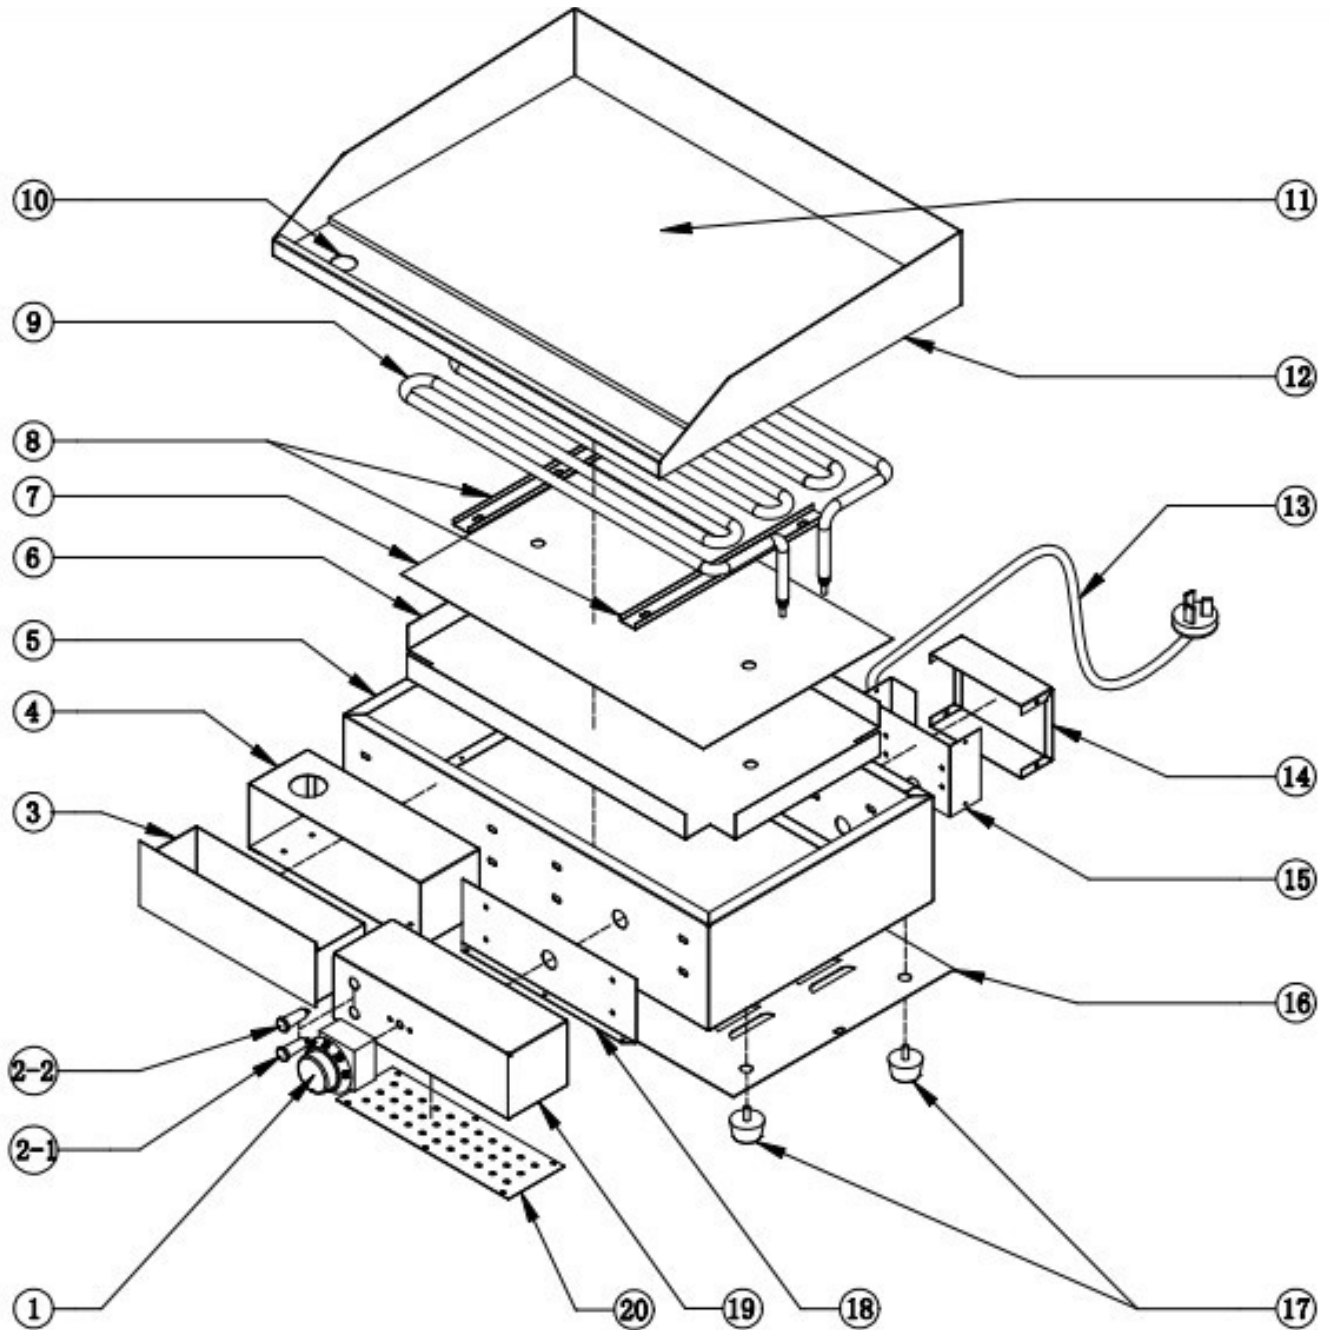

# Parts Breakdown

Model CE-CN-3000 34869

# Parts Breakdown

---

## Model CE-CN-3000 34869

Item No.	Description	Position	Item No.	Description	Position	Item No.	Description	Position
39774	Thermostat for 34869	1	40038	Heater Cover for 34869	7	40045	Bottom Cover for 34869	16
44718	Power Indicator Green for 34869	2-1	40039	Heater Fixed Stick for 34869	8	40046	Rubber Feet for 34869	17
40033	Power Indicator Yellow for 34869	2-2	40040	Heater for 34869	9	40047	Control Box Inner Cover for 34869	18
39812	Grease Tray for 34869	3	40041	Heating Plate Assembly for 34869	10 - 12	40048	Control Box for 34869	19
40035	Grease Tray Support for 34869	4	40042	Power Cord for 34869	13	40049	Control Box Bottom Cover for 34869	20
40036	Frame for 34869	5	40043	Terminal Box Cover for 34869	14			
40037	Insulation Cover for 34869	6	40044	Terminal Box for 34869	15			